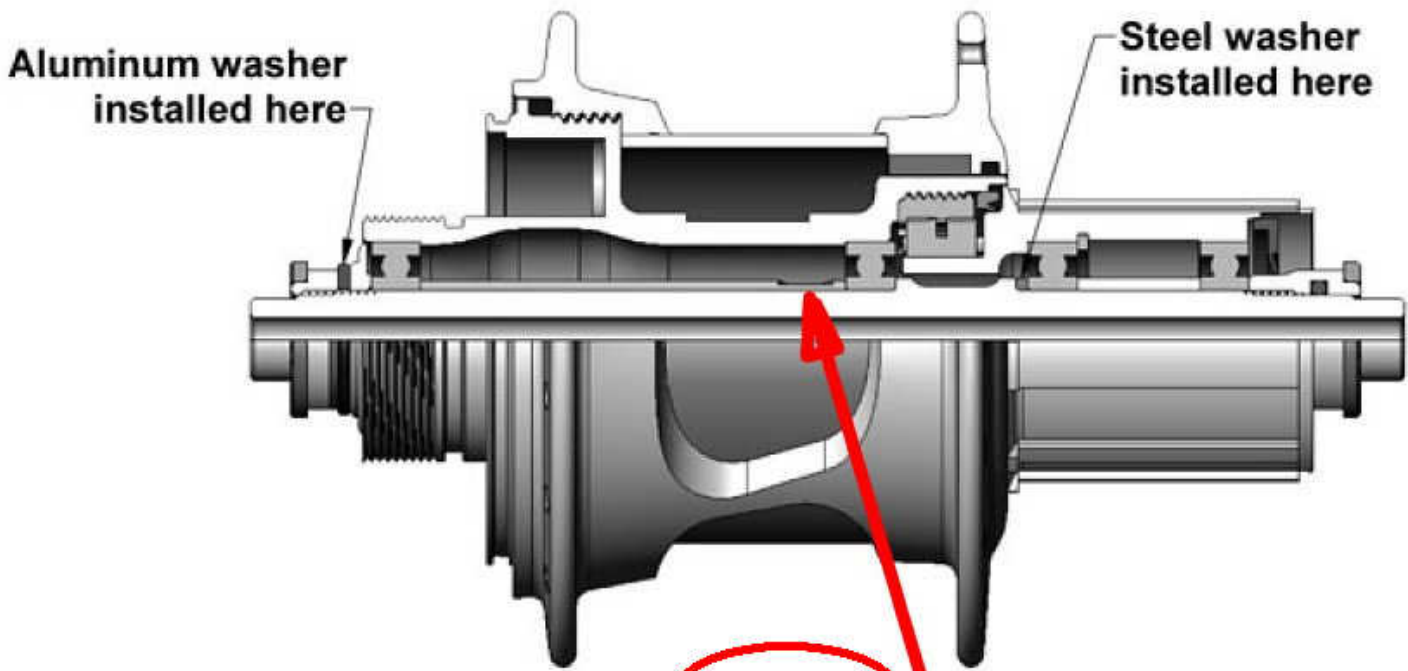

SL Hub for Shimano system (12mm axle)

magnet

SL Hub for Campagnolo system (12mm axle)